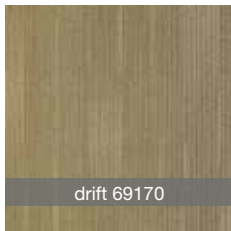

Positive and negative spaces take organic shape. Bold, energetic lines form optical texture in tile and broadloom.

shown in direction

sight 69111

drift 69170

area 69761

flip 69335

range 69755

zone 69505