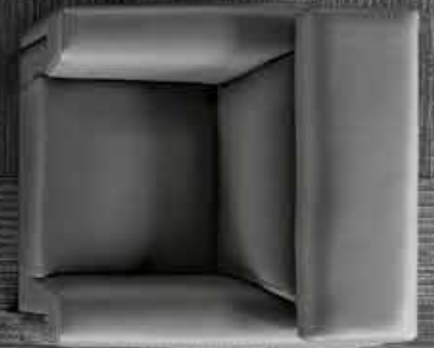

tile

DESIGN IS PERCEPTION