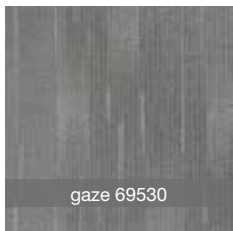

Positive and negative spaces take organic shape. Bold, energetic lines form optical texture in tile and broadloom.

shown in direction

sight 69111

drift 69170

area 69761

flip 69335

range 69755

zone 69505

gaze 69530

outlook 69557

distance 69597

vista 69481

horizon 69496

space 69500

no rules
it's time to break the rules.

The rules say you have to put down your carpet in a certain pattern. No Rules sees things differently. This quick ship cradle-to-cradle collection is designed to let you mix dye lots imperceptibly and install tiles randomly. So lose the attic stock, and express your rebel view.