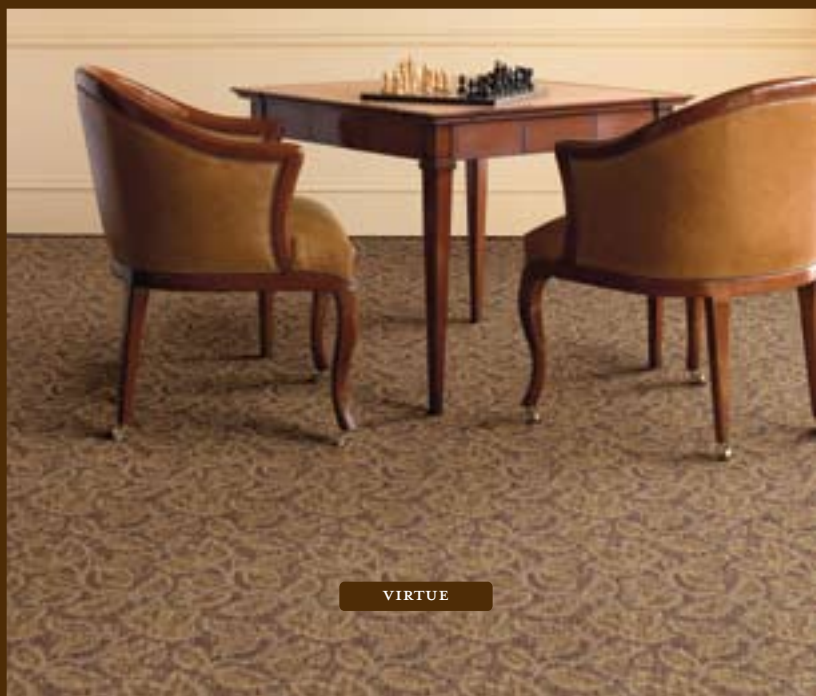

SPLENDOR

DIGNITY

LEGACY

custom products

The floor's the limit. We make it easy to customize your unique look. Choose from five distinctive patterns and our running line colors.

MINIMUM: 500 SQUARE YARDS

shaw contract group®

VIRTUE

JOURNEY

CHERISH

colors

*shown in honor

product specifications

Face weight:

Custom Broadloom

cherish: 32 oz
 dignity: 32 oz
 journey: 30 oz
 splendor: 32 oz
 virtue: 32 oz

Fiber:

Eco Solution Q®

Backing:

EcoWorx® Broadloom

Pattern repeat:

cherish: 36"W x 27"L
 dignity: 36"W x 36"L
 journey: 12"W x 24"L
 splendor: 18"W x 27"L
 virtue: 12"W x 20"L