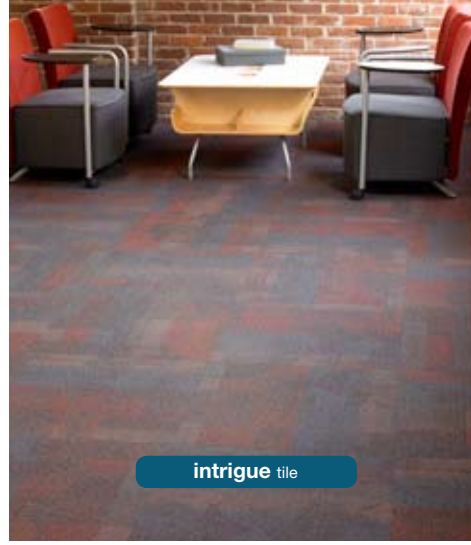

no rules
design is flexible

captivate tile

intrigue tile

be a rebel. The rules say you have to put your carpet down in a certain pattern. No Rules begs to differ. This high performance cradle-to-cradle collection of carpet tile is designed to give you the flexibility and freedom to do as you please. So go ahead, install your tiles in any configuration you choose. Random is all the rage.

Photo Set Compliments of Herman Miller National Design Showroom, Atlanta

colors

product specifications

Face weight: 19 oz.
Fiber: Eco Solution Q®
Backing: EcoWorx® Tile

For more information on the No Rules collection, contact your local Shaw Contract Group representative, visit us at www.shawcontractgroup.com or call 877-502-SHAW.