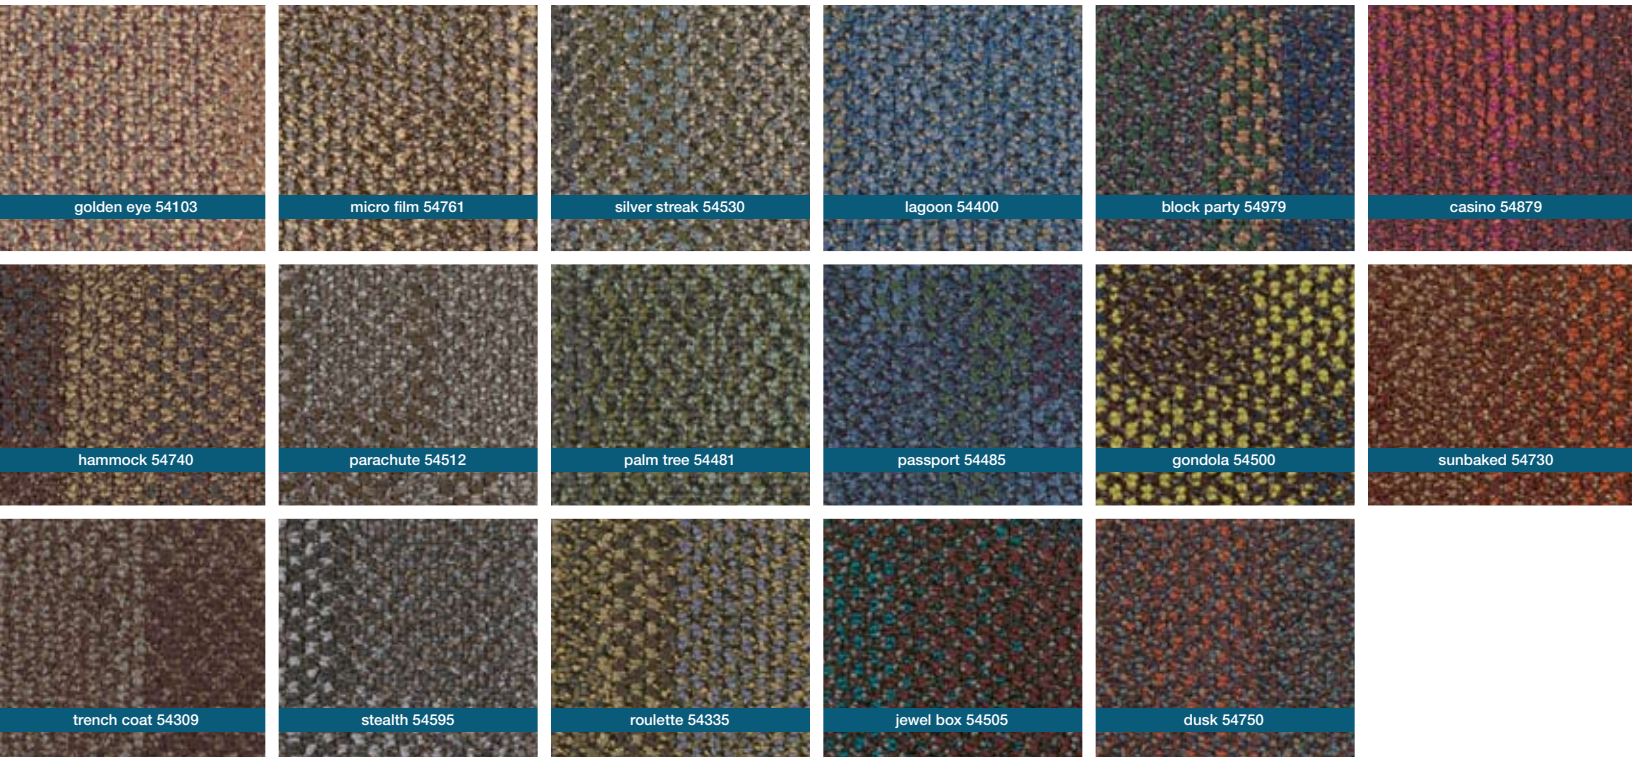

no rules
design is flexible

captivate tile

intrigue tile

be a rebel. The rules say you have to put your carpet down in a certain pattern. No Rules begs to differ. This high performance cradle-to-cradle collection of carpet tile is designed to give you the flexibility and freedom to do as you please. So go ahead, install your tiles in any configuration you choose. Random is all the rage.

Photo Set Compliments of Herman Miller National Design Showroom, Atlanta

colors

product specifications

Face weight: 19 oz.
Fiber: Eco Solution Q®
Backing: EcoWorx® Tile

For more information on the No Rules collection, contact your local Shaw Contract Group representative, visit us at www.shawcontractgroup.com or call 877-502-SHAW.