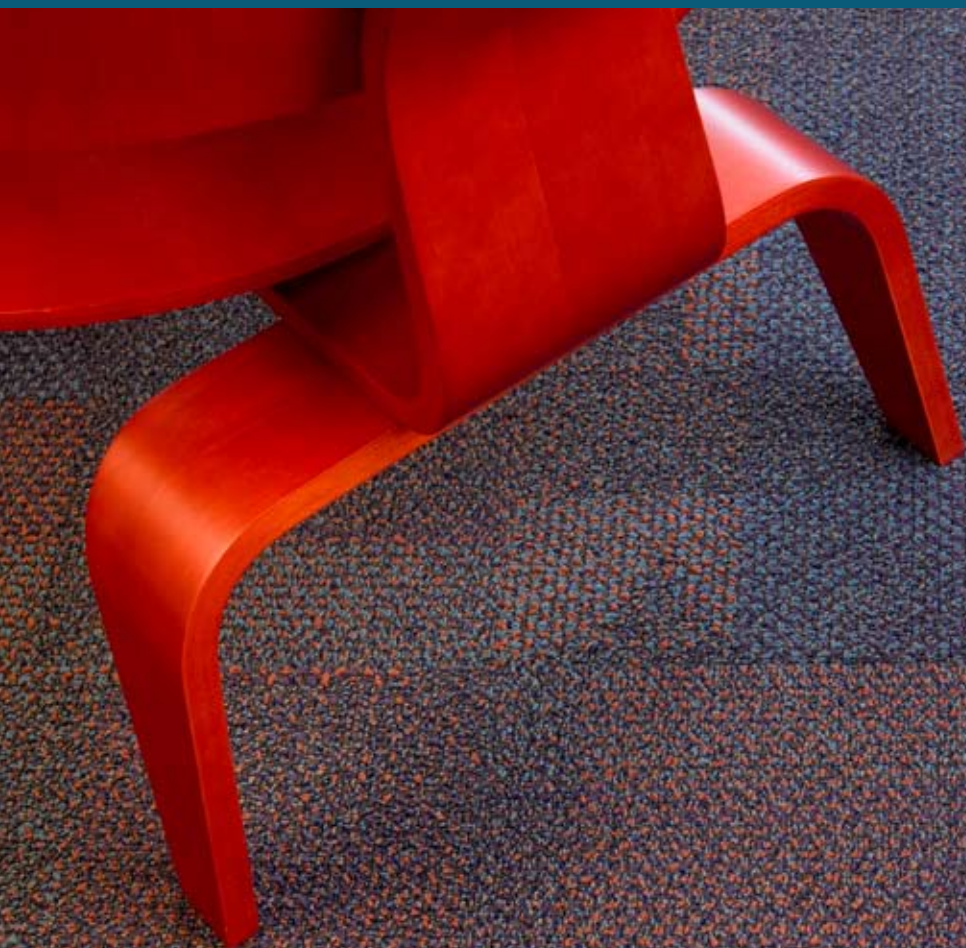

no rules
design is flexible

captivate tile

intrigue tile

be a rebel. The rules say you have to put your carpet down in a certain pattern. No Rules begs to differ. This high performance cradle-to-cradle collection of carpet tile is designed to give you the flexibility and freedom to do as you please. So go ahead, install your tiles in any configuration you choose. Random is all the rage.

Photo Set Compliments of Herman Miller National Design Showroom, Atlanta

colors

product specifications

Face weight: 19 oz.
Fiber: Eco Solution Q®
Backing: EcoWorx® Tile

For more information on the No Rules collection, contact your local Shaw Contract Group representative, visit us at www.shawcontractgroup.com or call 877-502-SHAW.