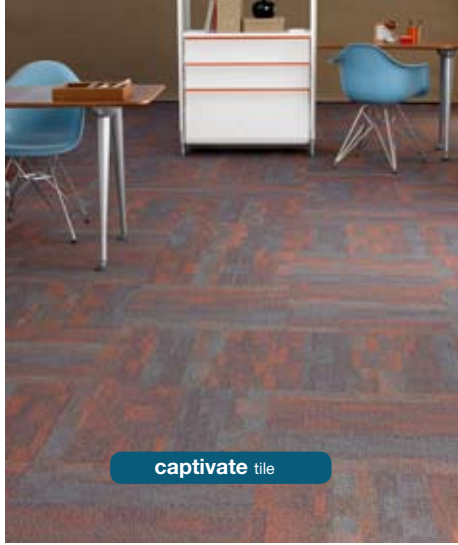

no rules
design is flexible

captivate tile

intrigue tile

be a rebel. The rules say you have to put your carpet down in a certain pattern. No Rules begs to differ. This high performance cradle-to-cradle collection of carpet tile is designed to give you the flexibility and freedom to do as you please. So go ahead, install your tiles in any configuration you choose. Random is all the rage.

Photo Set Compliments of Herman Miller National Design Showroom, Atlanta

colors

product specifications

Face weight: 19 oz.
Fiber: Eco Solution Q®
Backing: EcoWorx® Tile

For more information on the No Rules collection, contact your local Shaw Contract Group representative, visit us at www.shawcontractgroup.com or call 877-502-SHAW.